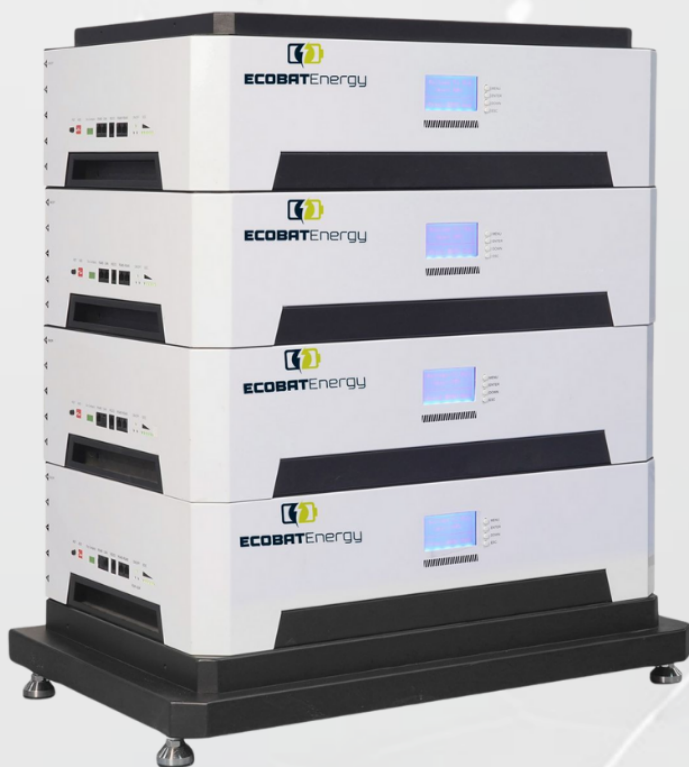

TODAY'S QUALITY TOMORROW'S MARKET

P5 51.2 V 100AH STACKED LITHIUM ENERGY
* STORAGE BATTERY

Product Advantages

HIGH SAFETY

ENVIROMENTAL PROTECTION

LONG CYCLE LIFE

LARGE CAPACITY

Built-in LIFEP04 Battery CELLS

P5 51.2 V 100AH STACKED LITHIUM ENERGY
* STORAGE BATTERY

Key Product Advantages

INTELLIGENT COMMUNICATION BMS

SUPPORT PARELLEL CAPACITY EXPANSION

FRAME DESIGN STRUCTURE
TO MEET THE DEMAND OF LARGE CAPACITY POWER

P5 51.2 V 100AH STACKED LITHIUM ENERGY
* STORAGE BATTERY

Technical Parameters

Model

PowerCube P5A

Basic Parameters

Battery Type Energy (Wh)	LiFePO4 5120Wh
Capacity (Ah)	100
Rated Voltage (V)	51.2
Working Voltage Range (V)	40-58.4
Max Charge/Discharge Current (A)	100
Standard Charge Current(A)	50
Standard discharge Current (A)	50
Depth of Discharge	100%
Max Parallel Quantity Cycle Life	15
Operating Temperature	>6000
Operation Humidity	Charge: 0 - 60 ° C Discharge: -10 - 60 ° C
Nominal Operation Altitude (m)	5 - 95 %
IP Rating	<3000
Installation Method	IP65
Communication Port G.	Stacking RS485/CAN
Weight (kg)	48.4 kg
Certification	MSDS, UN38.3, IEC62619
Dimension / Packaging Size (L*W*H)	CE 635"400°192 mm / 650"415°210 mm